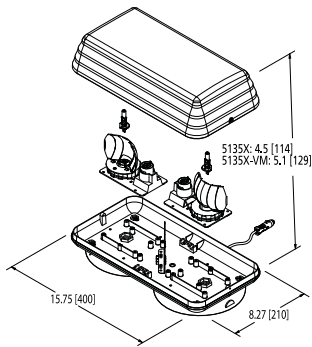

- Low profile design
- Belt-drive rotator mechanism
- Free-form optical reflector maximises light output